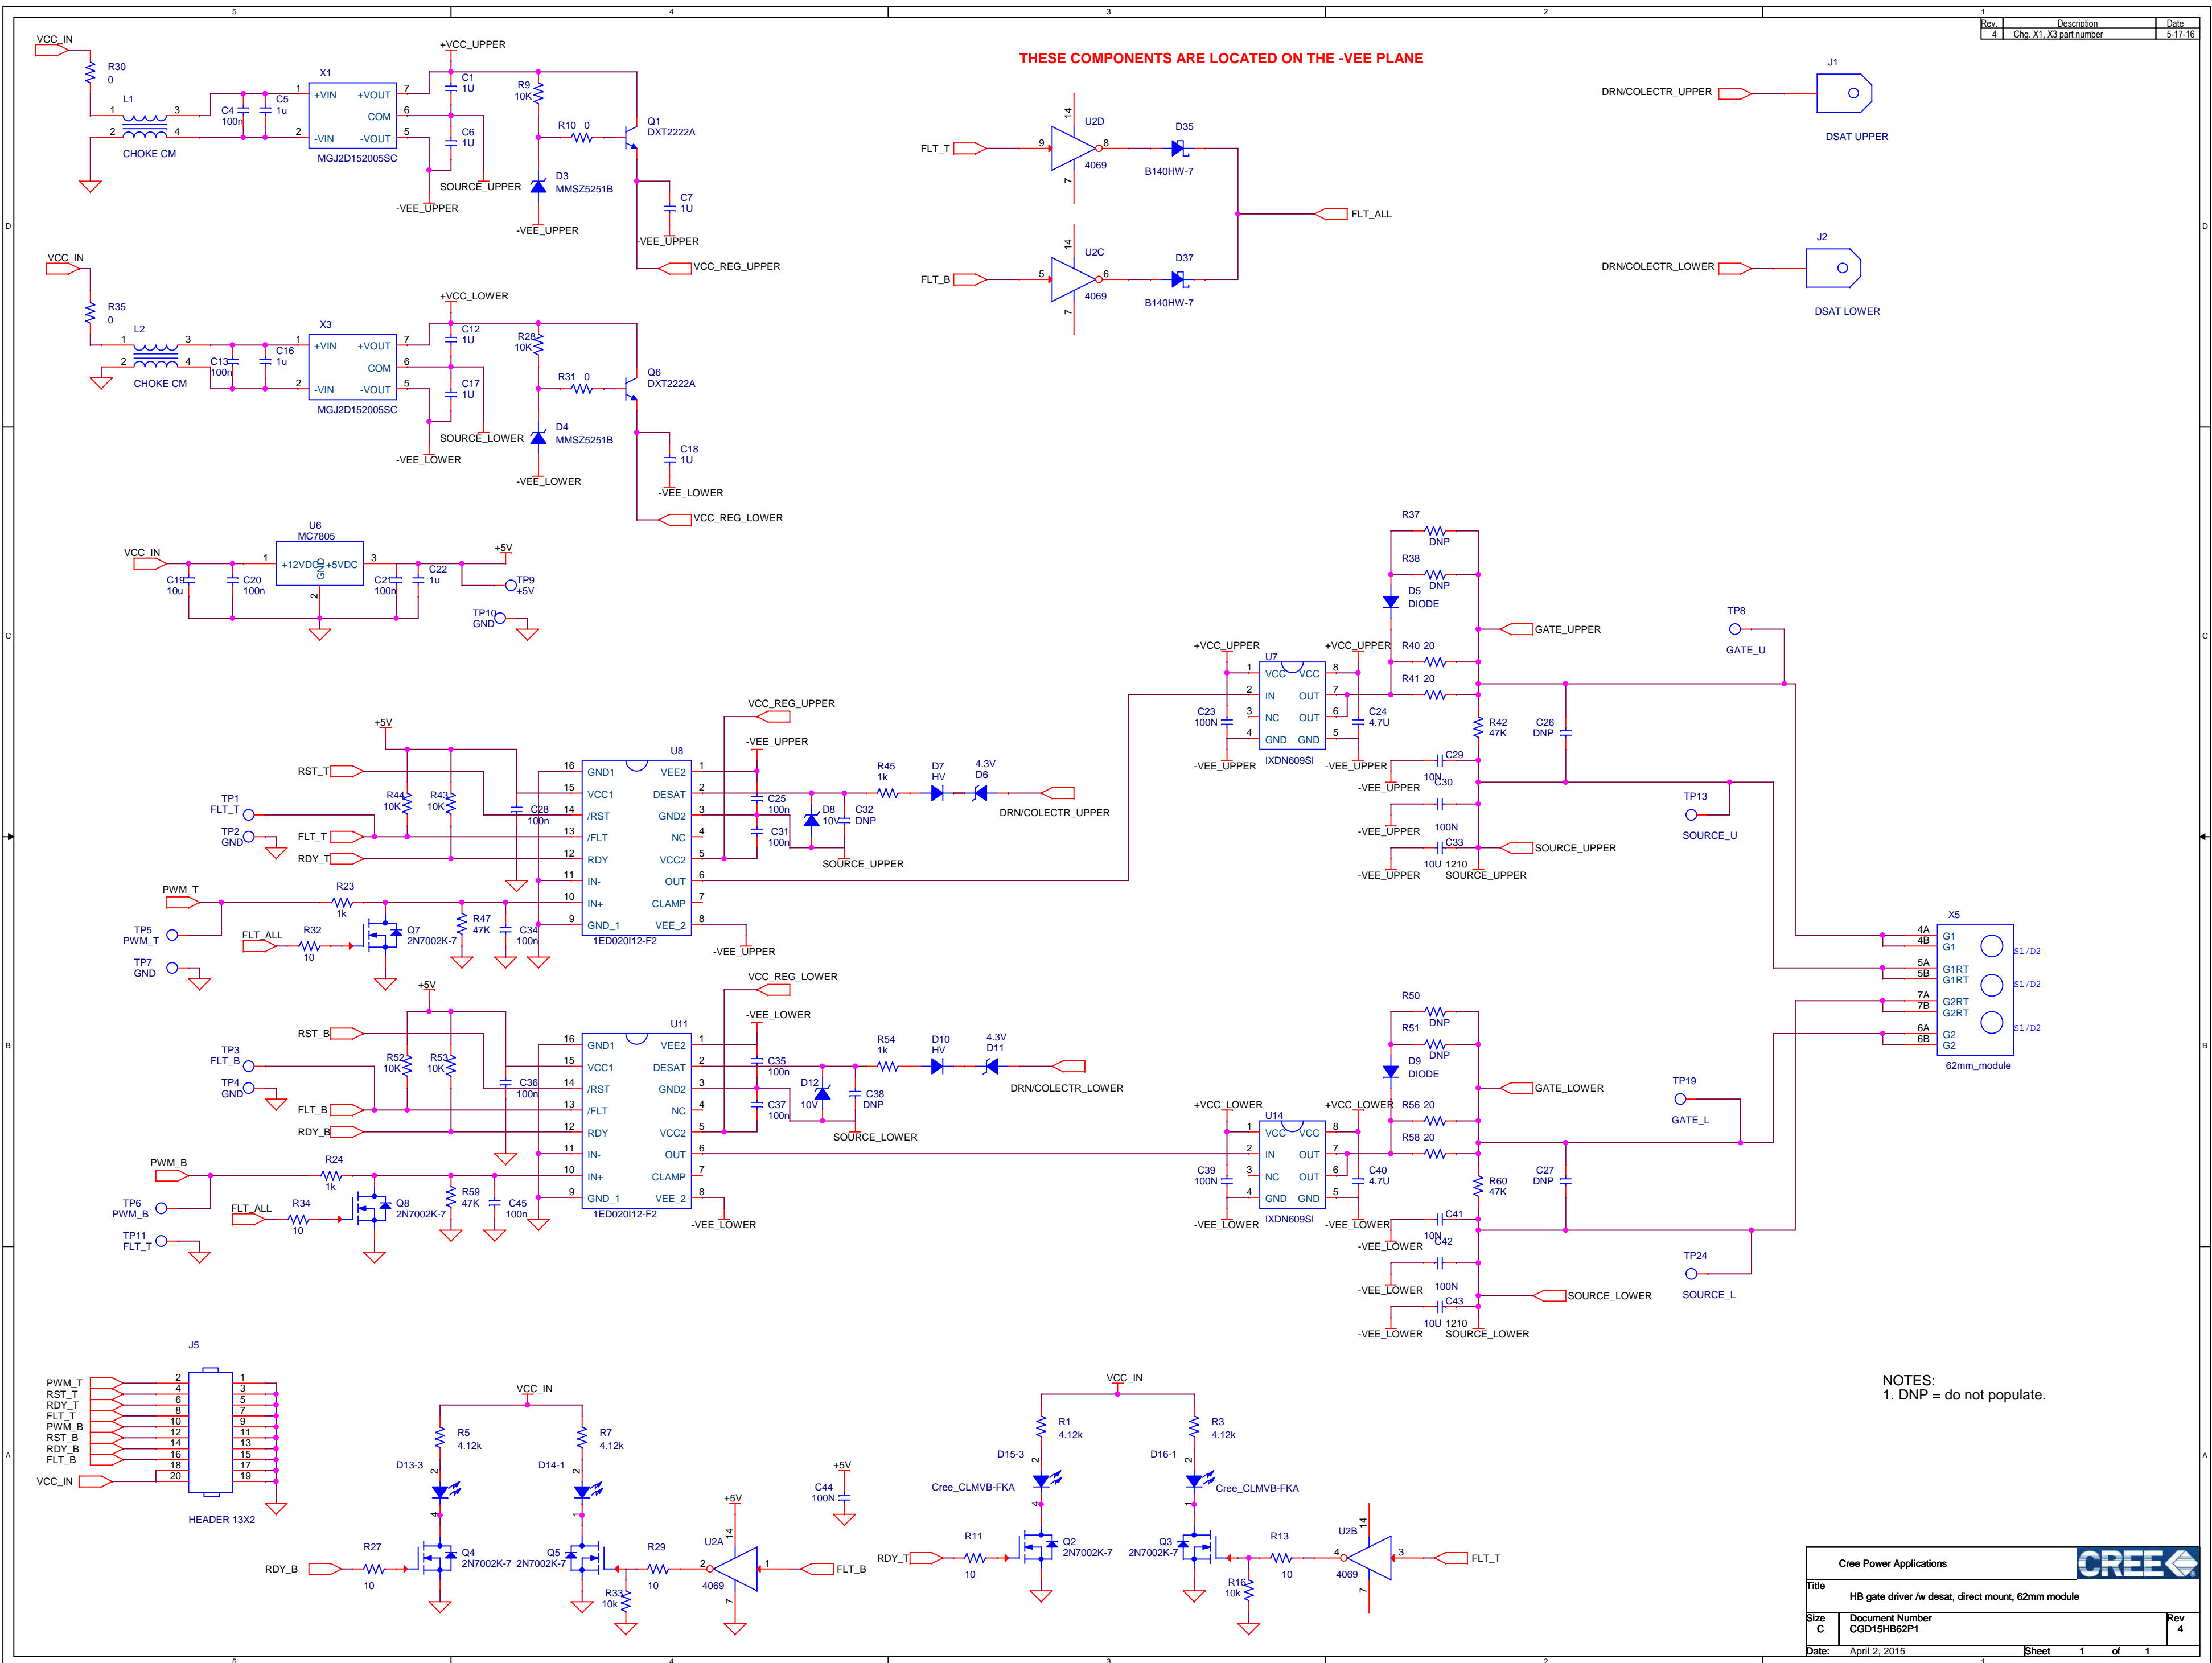

THESE COMPONENTS ARE LOCATED ON THE -VEE PLANE

NOTES:
1. DNP = do not populate.